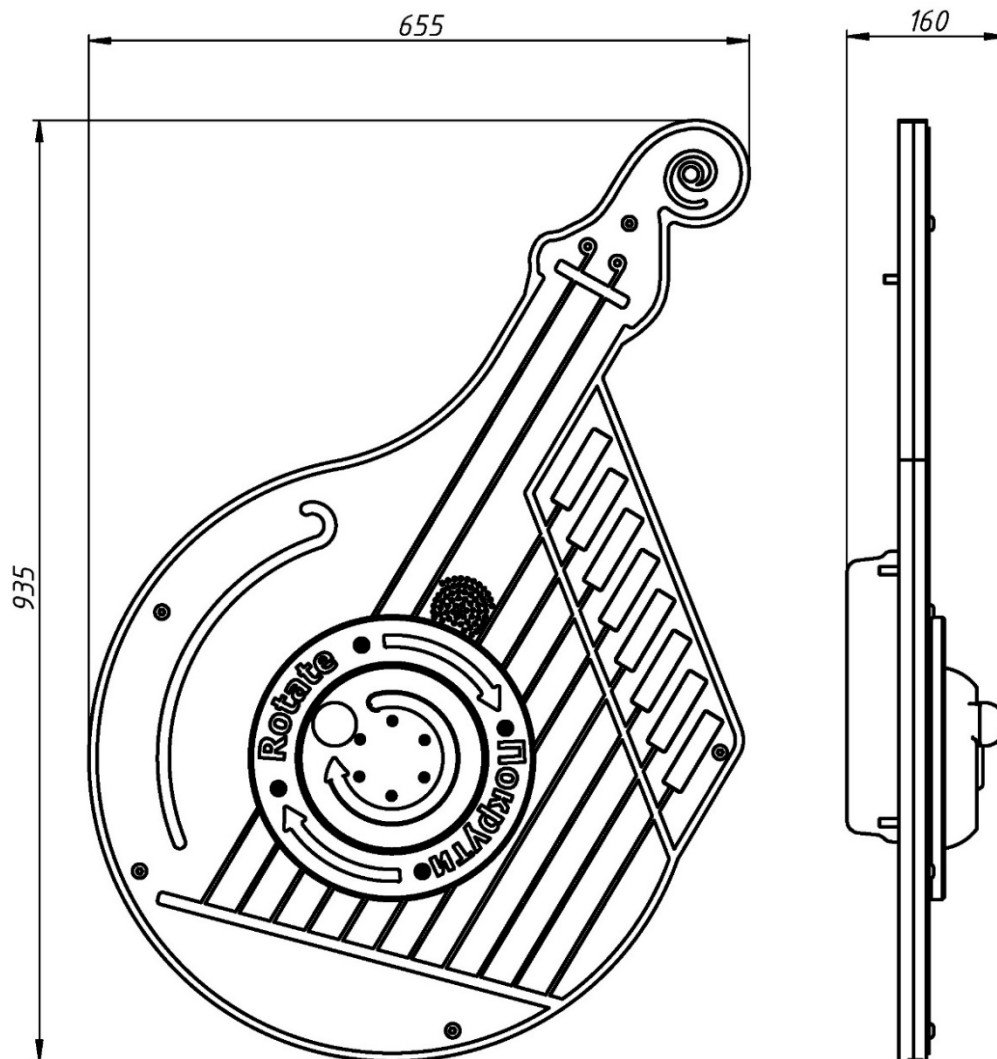

Габаритний вигляд / Overall view

Розміри подані в міліметрах / Dimensions are given in millimeters